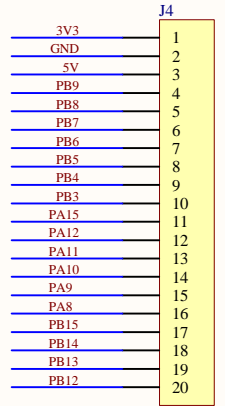

A

A

B

B

C

C

STM32 ARM Cortex-M3  
Minimum System

D