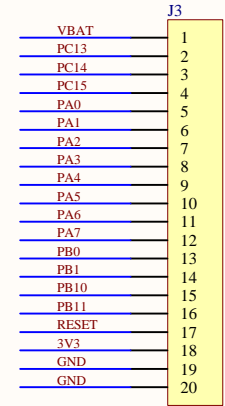

A

A

B

B

C

C

STM32 ARM Cortex-M3  
Minimum System

D